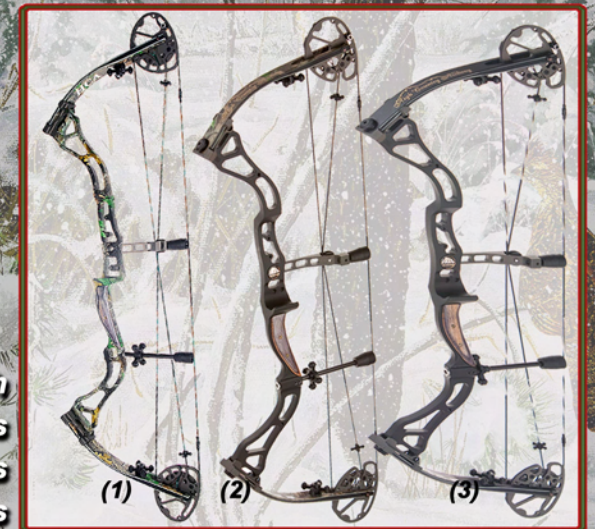

FEATURES:

- Barnsdale 6 Layer Laminated Limbs
- Bowjax Dampening System
- Stone Mountain Strings or optional Winner's Choice Strings (at additional cost)
- Dual String Stoppers
- Pivoting Talon Limb Pockets
- Forged, Machined Aluminum Riser
- Trinary II Cam - Most Efficient Cam System!
- Adjustable 65% to 80% Let-Off
- 33" Axle to Axle
- 7" Brace Height
- 3.5 lbs.

Speed Pro X10

340-350 fps
 IBO SPEED
380-400 fps
 with Speed Pro Arrows

Optional Rollerguard w/No Stopper.

Available as shown with

Camo Riser & Carbon Black Limbs

(1)

Camo Riser w/ Camo Limbs

(2)

Black Riser with

Camo Limbs

(3) **Black Riser w/Carbon Black Limbs**

Draw Lengths
Large Trinary II Cam - 27" to 30"
(Adjustable on Cam)

Charles H. Denault
CHARLES H. DENAULT ©

Speed Pro Arrows

The Fastest Arrow You'll Ever Shoot!