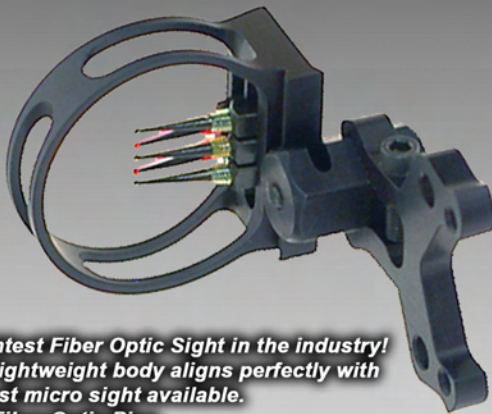

WORLD'S STIFFEST SPINE ARROW!

Made from Military Grade Carbon. Higher grade carbon than any other carbon arrow.

Available in:

- 5.5 grains per inch (35 to 75 lbs)
- 6.2 grains per inch (45 to 85 lbs.)

Item # 03-540-(Straightness)

Straightness: +/- .001 or +/- .003

HCA Hats

16-000B Black Flame
16-000C Camo

TSS Sight

Smallest, lightest Fiber Optic Sight in the industry! Round ultra lightweight body aligns perfectly with peep. Lightest micro sight available. 5 Min-Micro Fiber Optic Pins.